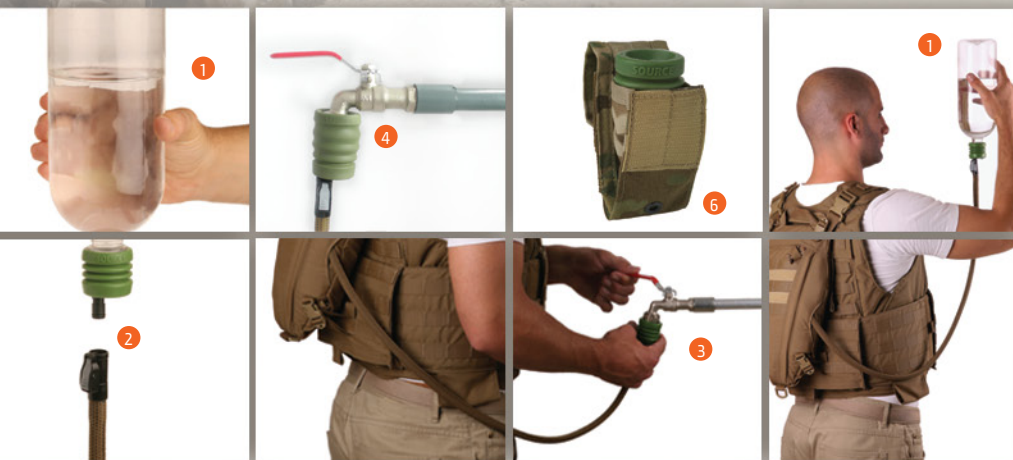

#### 6 UTA With Pouch

Custom pouch for UTA, equipped with Molle attachment system to mount easily on vest or ruck sack. Pouch keeps the UTA from getting lost, clean and accessible.

UTA Olive

4503400000