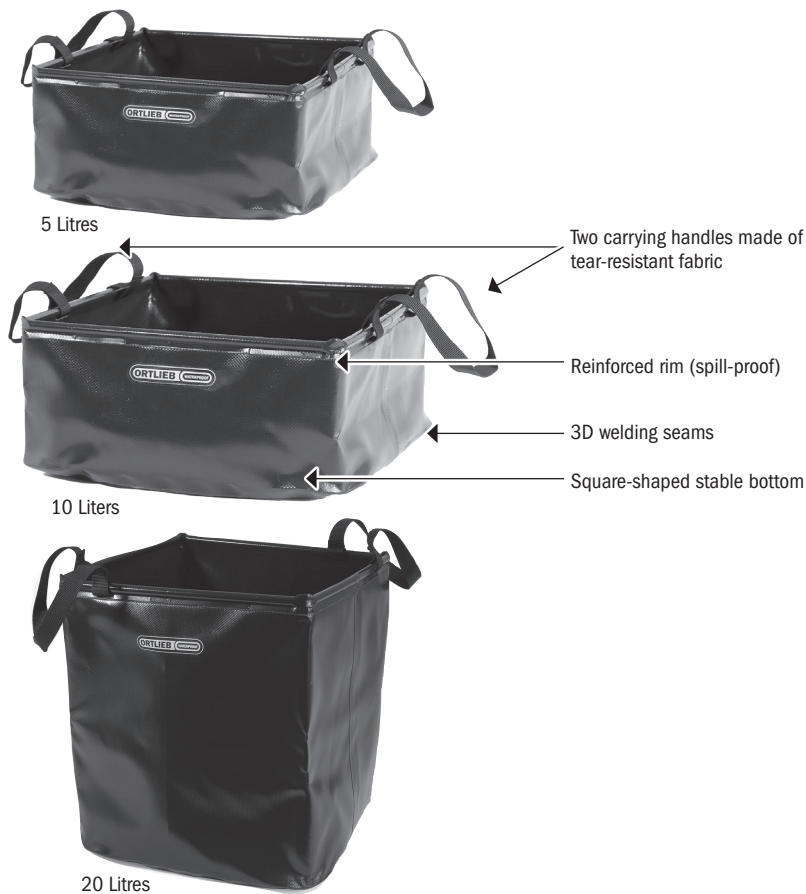

PRODUCT INFO

FOLDING-BOWL

Foldable bowl with handles

size	height cm/in.	width cm/in.	depth cm/in.	volume L/cu.in.	weight g/oz.
5 L	12/4.7	24/9.4	24/9.4	5/305	200/7.1
10 L	14/5.5	30/11.8	30/11.8	10/610	260/9.2
20 L	28/11	30/11.8	30/11.8	20/1221	400/14.1

SPECIFICATIONS:

- + Ideal for getting and carrying water (e.g. at a camp site)
- + Can be turned inside out; e.g. use one side for washing dishes, the other for preparing food
- + Ideal for feeding dogs, cats or horses etc.
- + Can be carried with one hand when full
- + Foldable into small size
- + Solid and stable also in size XL
- + Easy to clean
- + Size XL: carrying handles in diagonal position to allow comfortable carrying

Contents: Folding-Bowl with carrying handles.

Caution: Not spillproof when used for transportation e.g. inside a backpack, car or pannier!